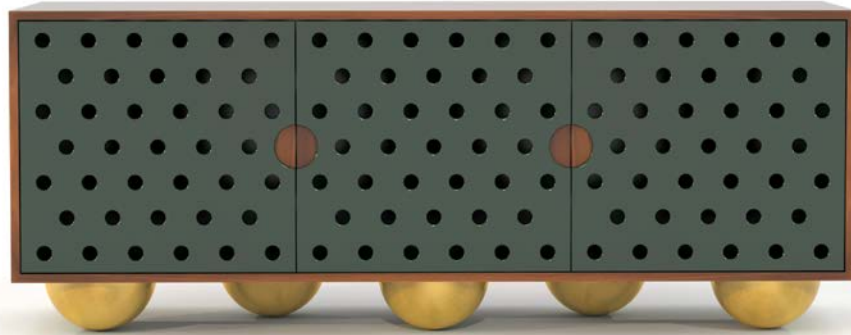

old world
craftsmanship

Randolph & Hein's walnut-framed "Domino" buffet is encased with perforated lacquered doors and rests on turned hemisphere legs boldly finished in Dutch metal. www.randolphhein.com